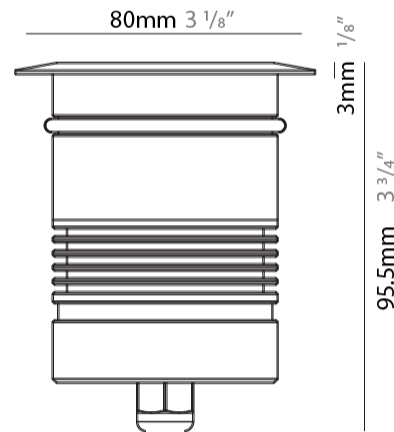

GENERAL

Series: Caliber
Subseries: Caliber 80
Brand: Unonovesette
Division: Exterior
Mounting Type: Recessed
Mounting Location: In-Ground
Subcategory: Drive Over

PHYSICAL

Shape: Round
Diameter (mm): 80
Diameter (in): 3 1/8
Height (mm): 95.5
Height (in): 3 3/4
Light Distribution: Direct
Weight (kg): 0.57
Weight (lbs): 1.26
Installation Requirement: Housing box / Fixing springs
Diffuser: Extra clear / Frosted glass 6mm
Fixture Finish: [ASB / SST](#)
Fixture Material: Stainless Steel AISI 316L
Cable Details: 350mm NS20N PCP 2x0.5 mm2

ELECTRICAL

Lamp Type: LED
Input Wattage (W): 9.0
Total Output Wattage (W): 8.5
Dimming: Non-Dimming / Phase Dimming (120Vac only) / 0-10V Dimming
Driver Included: No
Driver Location: Remote
Driver Type: Constant Voltage - 120/277Vac
Driver Class: Class 2
Input Voltage (V): 120 - 277
Output Voltage (V): 24

LED

Number of LEDs: 1
Color Temperature (°K): [2700 / 3000 / 4000](#)
Max. Delivered Lumen (lm): 730
CRI: >90 CRI
Lamp Life (hrs): 100000

OPTICAL

Optic°: [10 / 30 / 50 / 10x45](#)
Beam Angle: Narrow / Medium / Wide / Elliptical / Diffused

RATINGS AND CERTIFICATIONS

Certified By: Certified for North American Standards
IP rating: IP68 (not for permanent immersion)
IK Rating: IK08
Marine Grade: Stainless Steel AISI 316L

PROJECT	_____
TYPE	_____
SPECIFIER	_____
QUANTITY	_____
DATE	_____